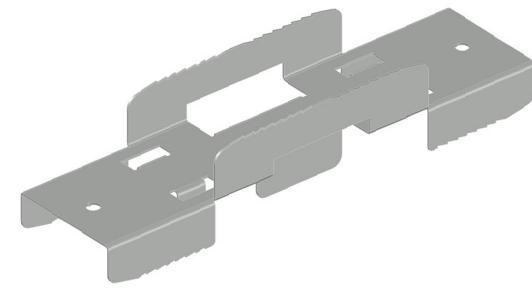

COLOUR SAMPLE OF HEARTFELT GROOVE 60HG50 ►

38.4611
HeartFelt GROOVE SPLICE 60HG50