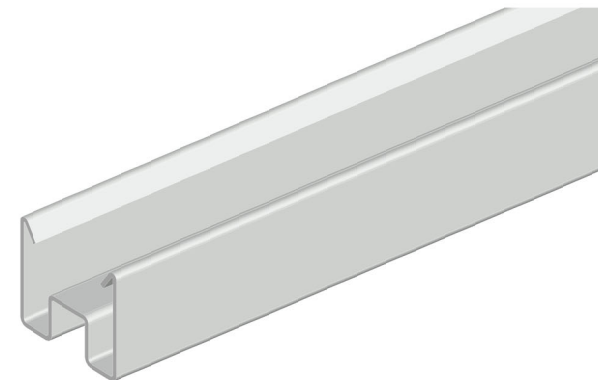

38.6611
HeartFelt ENDCAP 60HG50

33.4795
Suspension
Adjust. Spring

38.4611
HeartFelt GROOVE SPLICE 60HG50

Colour samples HeartFelt GROOVE 60HG50

APPLICATION - HEARTFELT Panel GROOVE 60HG50 M80

Drwg.No. C-i-HeartFelt-Groove-3D - Application	Date: 01.12.2023	Scale: 1:3
	Size: A3	Rev: -
Subject: Interior HeartFelt Groove Ceiling		

COLOUR SAMPLE OF HEARTFELT GROOVE 60HG50 ►

38.4611
HeartFelt GROOVE SPLICE 60HG50

WHITE 7593

38.6611.75973
HeartFelt ENDCAP 60HG50

38.1611.7593
HeartFelt Panel GROOVE 60HG50

LIGHT GREY 7596

38.6611.7596
HeartFelt ENDCAP 60HG50