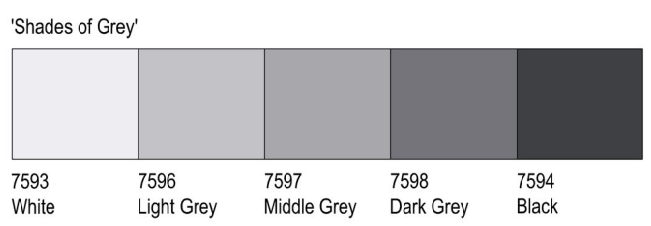

33.2581
FE STABILISATION
PROFILE

33.5329
HeartFelt
AL STABILISATION BRACKET

33.4173
Luxalon CARRIER SPLICE

38.2420
HeartFelt AL CARRIER
60HG M80

38.1611
HeartFelt GROOVE 60HG50

33.4797
HeartFelt
Decorative
Hanger

38.6611
HeartFelt ENDCAP 60HG50

33.4795
Suspension
Adjust. Spring

38.4611
HeartFelt GROOVE SPLICE 60HG50

Colour samples HeartFelt GROOVE 60HG50

APPLICATION - HEARTFELT Panel GROOVE 60HG50 M80

Drwg.No. C-i-HeartFelt-Groove-3D - Application	Date: 01.12.2023	Scale: 1:3
	Size: A3	Rev: -
Subject: Interior HeartFelt Groove Ceiling