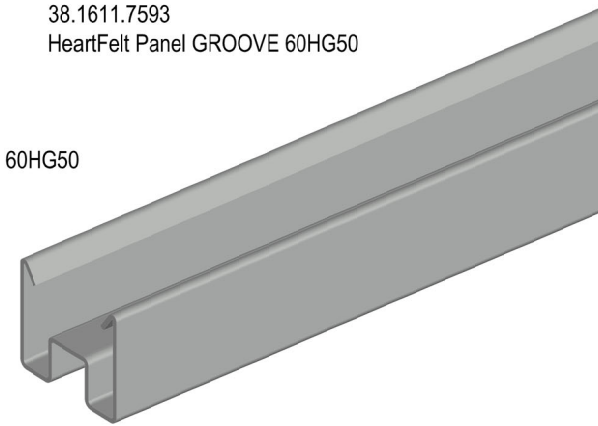

38.6611
HeartFelt ENDCAP 60HG50

33.4795
Suspension
Adjust. Spring

38.4611
HeartFelt GROOVE SPLICE 60HG50

Colour samples HeartFelt GROOVE 60HG50

APPLICATION - HEARTFELT Panel GROOVE 60HG50 M80

Drwg.No. C-i-HeartFelt-Groove-3D - Application	Date: 01.12.2023	Scale: 1:3
	Size: A3	Rev: -
Subject: Interior HeartFelt Groove Ceiling		

COLOUR SAMPLE OF HEARTFELT GROOVE 60HG50 ►

38.4611
HeartFelt GROOVE SPLICE 60HG50

WHITE 7593

38.6611.75973
HeartFelt ENDCAP 60HG50

38.1611.7593
HeartFelt Panel GROOVE 60HG50

LIGHT GREY 7596

38.6611.7596
HeartFelt ENDCAP 60HG50