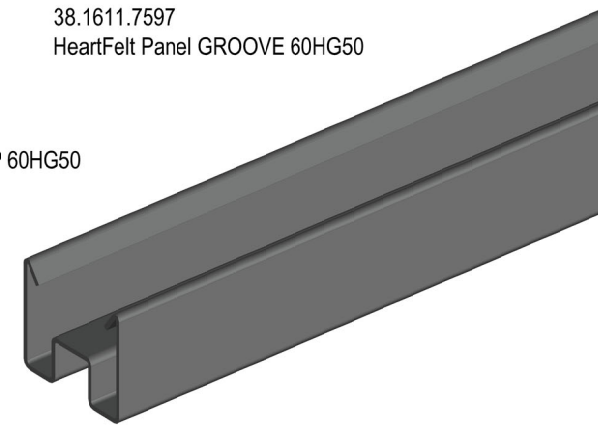

38.1611.7596
HeartFelt Panel GROOVE 60HG50

MIDDLE GREY 7597

38.6611.7597
HeartFelt ENDCAP 60HG50

38.1611.7597
HeartFelt Panel GROOVE 60HG50

DARK GREY 7598

38.6611.7598
HeartFelt ENDCAP 60HG50

38.1611.7598
HeartFelt Panel GROOVE 60HG50

BLACK 7594

38.6611.7594
HeartFelt ENDCAP 60HG50

38.1611.7594
HeartFelt Panel GROOVE 60HG50