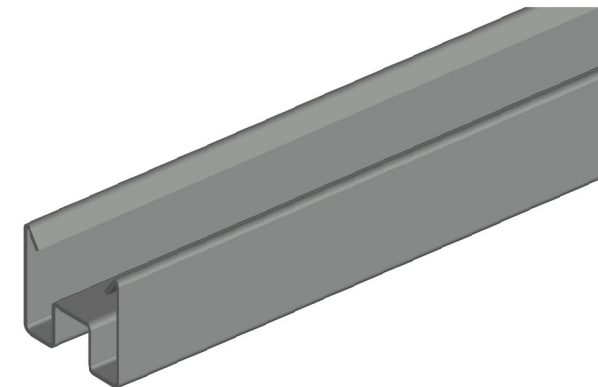

MIDDLE GREY 7597