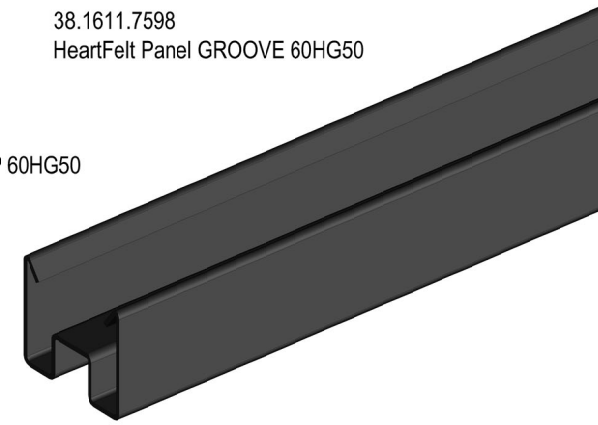

38.1611.7596
HeartFelt Panel GROOVE 60HG50

MIDDLE GREY 7597

38.6611.7597
HeartFelt ENDCAP 60HG50

38.1611.7597
HeartFelt Panel GROOVE 60HG50

DARK GREY 7598

38.6611.7598
HeartFelt ENDCAP 60HG50

38.1611.7598
HeartFelt Panel GROOVE 60HG50

BLACK 7594

38.6611.7594
HeartFelt ENDCAP 60HG50

38.1611.7594
HeartFelt Panel GROOVE 60HG50