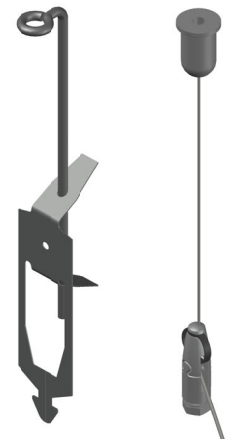

33.2581
FE STABILISATION
PROFILE

33.5329
HeartFelt
AL STABILISATION BRACKET

33.4173
Luxalon CARRIER SPLICE

38.2420
HeartFelt AL CARRIER
60HG M80

38.1611
HeartFelt GROOVE 60HG50

33.4797
HeartFelt
Decorative
Hanger

38.6611
HeartFelt ENDCAP 60HG50

33.4795
Suspension
Adjust. Spring

38.4611
HeartFelt GROOVE SPLICE 60HG50

Colour samples HeartFelt GROOVE 60HG50

APPLICATION - HEARTFELT Panel GROOVE 60HG50 M80

Drwg.No. C-i-HeartFelt-Groove-3D - Application	Date: 01.12.2023	Scale: 1:3
	Size: A3	Rev: -
Subject: Interior HeartFelt Groove Ceiling		